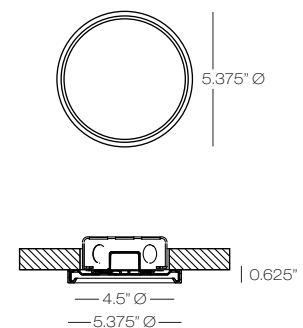

Model	5"		
CL480			LED LED 10W, 90 CRI , 3000K 550 Lumens, Dimmable
OP opal			
Acrylic	Finish	Lamp	
OP	WH	LED	
WH white			

Features

- Glare controlling lens for comfortable light pattern
- 5/8" thick luminaire for durability
- Thinnest available solution featuring an integral driver
- Utilizes high quality Edge-Lit technology providing even illumination
- 5 years / 50,000 hours LED life
- Wet location listed
- An affordable alternative to Air-Seal IC recessed housings or Fire-Rated Boxes
- Energy Star