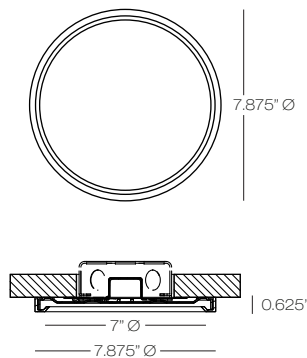

Model	5"		
CL480			LED LED 10W, 90 CRI , 3000K 550 Lumens, Dimmable
OP opal			
Acrylic	Finish	Lamp	
OP	WH	LED	
WH white			

Features

- Glare controlling lens for comfortable light pattern
- 5/8" thick luminaire for durability
- Thinnest available solution featuring an integral driver
- Utilizes high quality Edge-Lit technology providing even illumination
- 5 years / 50,000 hours LED life
- Wet location listed
- An affordable alternative to Air-Seal IC recessed housings or Fire-Rated Boxes
- Energy Star