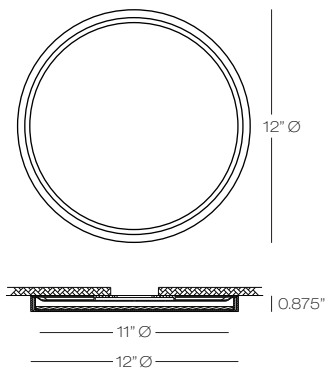

Gabe Series Round

Minimalist edge lit LED ceiling luminaires. Minimal projection and a high quality mini-textured frame. High quality optical diffuser (see specs below). The entire series is highlighted by a universal mounting system in which the body mounts to virtually any and all electrical boxes. Once body is mounted the face simply snaps into place. Simple, fast and easy mounting. Impressively bright and fully dimmable design.

Dimmable with Triac or ELV dimmer.

Model	12"		
CL485			LED LED 22W, 90 CRI , 3000K 1400 Lumens, Dimmable
OP opal			
Acrylic	Finish	Lamp	
OP	WH	LED	
WH white			

Model	7"		
CL482			LED LED 15W, 90 CRI , 3000K 850 Lumens, Dimmable
OP opal			
Acrylic	Finish	Lamp	
OP	WH	LED	
WH white			

Model	5"		
CL480			LED LED 10W, 90 CRI , 3000K 550 Lumens, Dimmable
OP opal			
Acrylic	Finish	Lamp	
OP	WH	LED	
WH white			

Features

- Glare controlling lens for comfortable light pattern
- 5/8" thick luminaire for durability
- Thinnest available solution featuring an integral driver
- Utilizes high quality Edge-Lit technology providing even illumination
- 5 years / 50,000 hours LED life
- Wet location listed
- An affordable alternative to Air-Seal IC recessed housings or Fire-Rated Boxes
- Energy Star