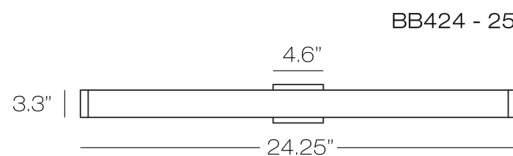

## Gus Bath

Bath bar with Opal glass diffuser and Polished Chrome metal finish. Can be mounted vertically or horizontally.

Linear DOB Modules:

- 33" version has (1) 9.5W, (1) 26.5W, AC LED, 3000K, **CRI 90**, 30,000 hours, 3200 lumens, Dimmable.
- 25" version has (2) 13W, AC LED, 3000K, **CRI 90**, 30,000 hours, 2400 lumens, Dimmable.
- 13" version has (1) 13W, AC LED, 3000K, **CRI 90**, 30,000 hours, 1200 lumens, Dimmable.

Model  
BB424

PC Polished Chrome		
Color	Finish	Size
<b>OP</b>	<b>PC</b>	<b>33</b>
OP opal		13 13" 25 25" 33 33"

Wall projection 4.5"

BB424 - 25

BB424 - 33