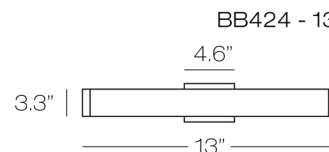

## Gus Bath

Bath bar with Opal glass diffuser and Polished Chrome metal finish. Can be mounted vertically or horizontally.

Linear DOB Modules:

- 33" version has (1) 9.5W, (1) 26.5W, AC LED, 3000K, **CRI 90**, 30,000 hours, 3200 lumens, Dimmable.
- 25" version has (2) 13W, AC LED, 3000K, **CRI 90**, 30,000 hours, 2400 lumens, Dimmable.
- 13" version has (1) 13W, AC LED, 3000K, **CRI 90**, 30,000 hours, 1200 lumens, Dimmable.

Model  
BB424

PC Polished Chrome		
Color	Finish	Size
<b>OP</b>	<b>PC</b>	<b>33</b>
OP opal		13 13" 25 25" 33 33"

Wall projection 4.5"

BB424 - 25

BB424 - 33