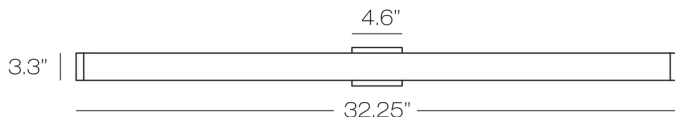

## Gus Bath

Bath bar with Opal glass diffuser and Polished Chrome metal finish. Can be mounted vertically or horizontally.

Linear DOB Modules:

- 33" version has (1) 9.5W, (1) 26.5W, AC LED, 3000K, **CRI 90**, 30,000 hours, 3200 lumens, Dimmable.
- 25" version has (2) 13W, AC LED, 3000K, **CRI 90**, 30,000 hours, 2400 lumens, Dimmable.
- 13" version has (1) 13W, AC LED, 3000K, **CRI 90**, 30,000 hours, 1200 lumens, Dimmable.

Model  
BB424

PC Polished Chrome		
Color	Finish	Size
<b>OP</b>	<b>PC</b>	<b>33</b>
OP opal		13 13" 25 25" 33 33"

Wall projection 4.5"

BB424 - 25

BB424 - 33