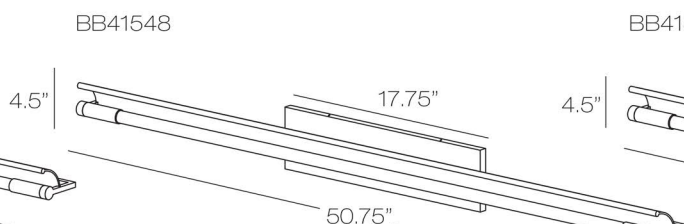

Project:	Date:	Project #:
Fixture Type:	Company:	Approved By:

Sleek

Linear bath bar available in 24", 36" and 48" options. This contemporary fixture is available in Polished Chrome with white lens diffusing LED lamping.

* Shield easily removable in the field

Model
BB415

PC polished chrome

Size	Finish	Lamp
36	PC	T5LED

24 Sleek bath bar 24"
36 Sleek bath bar 36"
48 Sleek bath bar 48"

T5LED 120v, 8w, 80 Lumens, **90 CRI**, 3000K, Cree chips, Non-Dimmable
T5LED 120v, 12w, 1200 Lumens, **90 CRI**, 3000K, Cree chips, Non-Dimmable
T5LED 120v, 16w, 1600 Lumens, **90 CRI**, 3000K, Cree chips, Non-Dimmable

BB41524

BB41536

BB41548

BB41536

BB41548

BB41524

Wall projection All Fixtures 4.5"