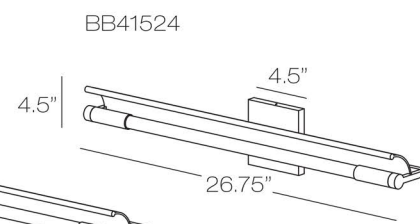

Project:	Date:	Project #:
Fixture Type:	Company:	Approved By:

Sleek

Linear bath bar available in 24", 36" and 48" options. This contemporary fixture is available in Polished Chrome with white lens diffusing LED lamping.

* Shield easily removable in the field

Model
BB415

PC polished chrome

Size	Finish	Lamp
36	PC	T5LED

24 Sleek bath bar 24"
36 Sleek bath bar 36"
48 Sleek bath bar 48"

T5LED 120v, 8w, 80 Lumens, **90 CRI**, 3000K, Cree chips, Non-Dimmable
T5LED 120v, 12w, 1200 Lumens, **90 CRI**, 3000K, Cree chips, Non-Dimmable
T5LED 120v, 16w, 1600 Lumens, **90 CRI**, 3000K, Cree chips, Non-Dimmable

BB41524

BB41536

BB41548

BB41536

BB41548

BB41524

Wall projection All Fixtures 4.5"