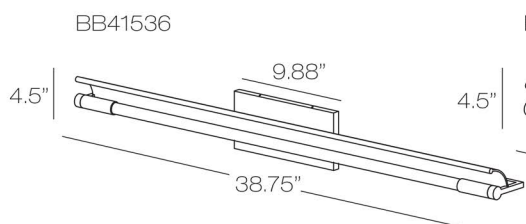

Project:	Date:	Project #:
Fixture Type:	Company:	Approved By:

Sleek

Linear bath bar available in 24", 36" and 48" options. This contemporary fixture is available in Polished Chrome with white lens diffusing LED lamping.

* Shield easily removable in the field

Model
BB415

PC polished chrome

Size	Finish	Lamp
36	PC	T5LED

24 Sleek bath bar 24"
36 Sleek bath bar 36"
48 Sleek bath bar 48"

T5LED 120v, 8w, 80 Lumens, **90 CRI**, 3000K, Cree chips, Non-Dimmable
T5LED 120v, 12w, 1200 Lumens, **90 CRI**, 3000K, Cree chips, Non-Dimmable
T5LED 120v, 16w, 1600 Lumens, **90 CRI**, 3000K, Cree chips, Non-Dimmable

BB41524

BB41536

BB41548

BB41536

BB41548

BB41524

Wall projection All Fixtures 4.5"