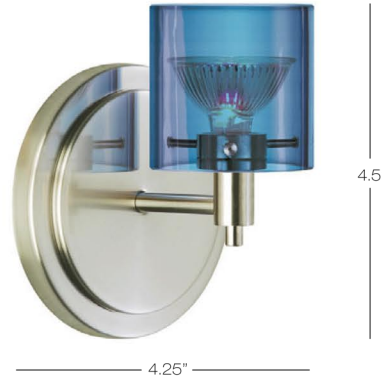

## Simple

Transparent and frosted blown glass cylinders.

Wall projection 4"

Model  
**WS205**

AM amber  
BU blue  
CR clear  
FR frost

◀ D5 LED MR16 5W  
◀ M3 MR16 Halogen 35W

Color Options	Finish	Lamp
BU	SN	D5

  
COMPLEMENT:  
heads  
pendants  
wall monorail

BZ bronze  
PN polished nickel  
SN satin nickel