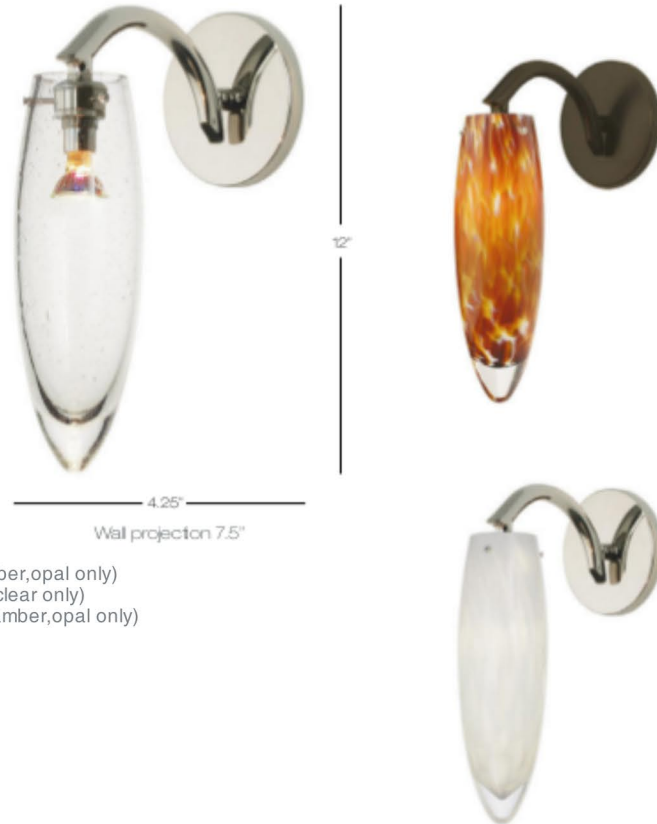

Project:	Date:	Project #:
Fixture Type:	Company:	Approved By:

Stalactite Classic

Opale and amber frit and clear with crystal clear tips.

Classic solid cast arm and back plate.

Model
WS151

AM amber
CR clear
OP opal

↔ L3 LED G4 Bi-pin 3W (amber,opal only)
↔ N3 MR 11 Halogen 35W (clear only)
↔ X3 GY6.35 Xenon 35W (amber,opal only)

Color Options	Finish	Lamp
CR	PN	X3

BZ bronze
PN polished nickel
SN satin nickel