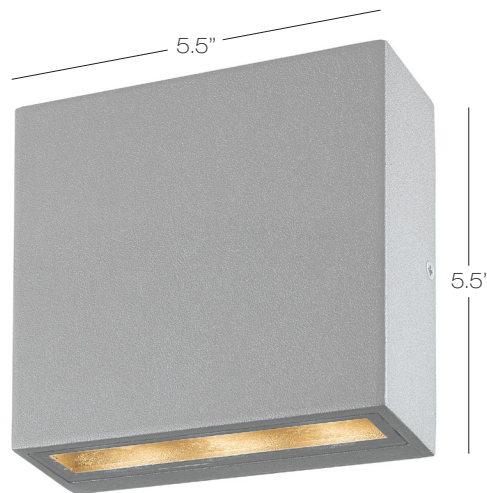

Concordia Two-Way

Outdoor rated Square up and down light made from die cast aluminum. 120v LED fixture is available in black or silver.

This luminaire has a frosted and gasketed diffuser for dedicated down light.

Model
WO857

BK black
SI silver

Finish	Lamp
SI	LED

LED 6x1W Cree LED, 120v
3000K, 400 lumens,
90 CRI

Wall projection 2"