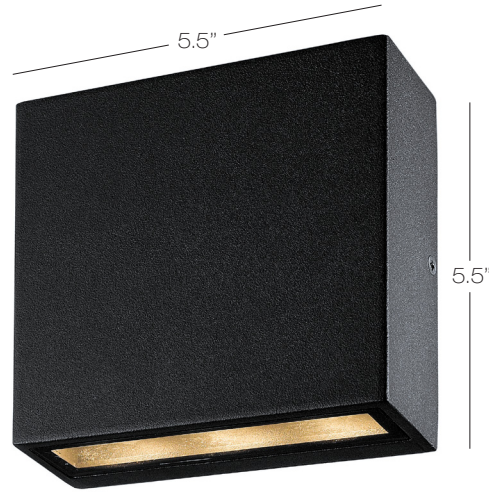

Concordia One-Way

Outdoor rated Square down light made from die cast aluminum. 120v LED fixture is available in black or silver.

This luminaire has a frosted and gasketed diffuser for dedicated down light.

Model
WO856

BK black
SI silver

Finish	Lamp
BK	LED

LED 3x1W Cree LED, 120v
3000K, 243 lumens,
90 CRI

Wall projection 2"