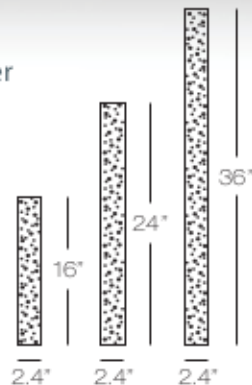

Brushed Stainless Steel Cylinder
22W LED, 3000K, 1800 lumens
90 CRI, Triac / ELV dimmable
Lamp included.

* 4" octagon box is required for
the driver with this fixture.

Perf
Pendant

BS brushed
stainless steel

M monopoint
canopy
J EZjack

Model	Finish	Lamp	Mounting
PD120	BS	LED	J

PD120 16" height
PD121 24" height
PD122 36" height

LED LED 22 Watt

Shown Left:
CH12007BSLED
includes
(1) CPEJRNSLED
Satin Nickel 7 Light
EZ Jack Canopy
(2) PD120BSLEDJ
(3) PD121BSLEDJ
(2) PD122BSLEDJ