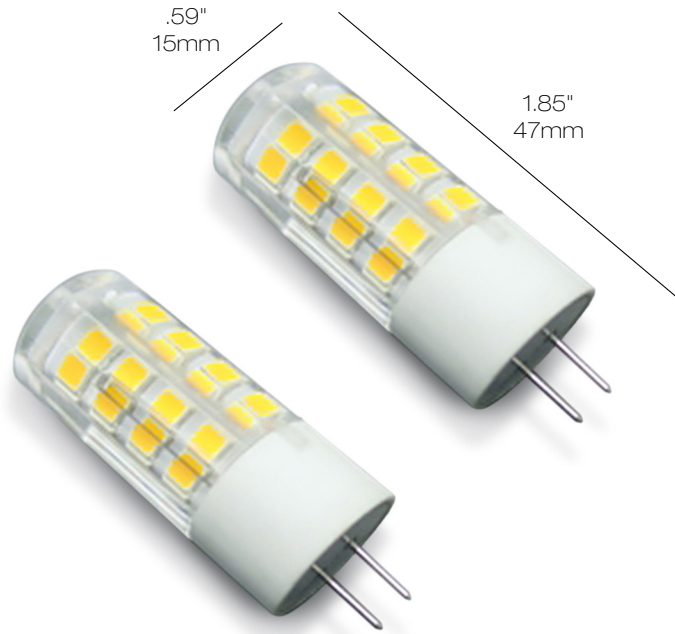

LMPL3CRWW

Size	15mm Ø x 47mm
Color Temp	2700K - 3000K
Power	3W
LED	SMD2835*51pcs
Lumens	280 - 300 Lm
Input	AC/DC 12V
CRI	80
Material	Ceramic
Dimmable	Yes
Av. Rated Life	25,000 hours

LMPL3FRWW

Size	16mm Ø x 42mm
Color Temp	2800K - 3100K
Power	3W
LED	SMD3014*72pcs
Lumens	150- 200 Lm
Input	AC/DC 12V
CRI	80
Material	Silicon
Dimmable	Yes
Av. Rated Life	25,000 hours