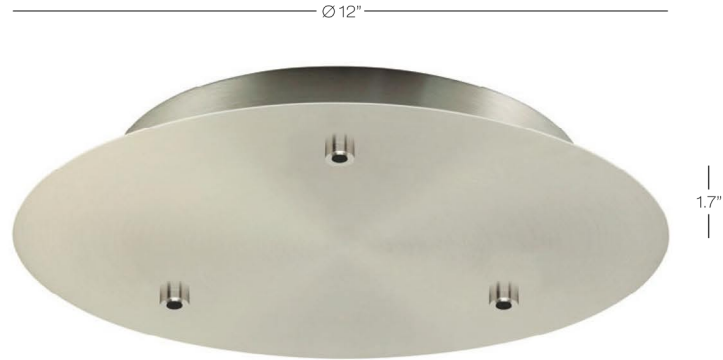

Project:	Date:	Project #:
Fixture Type:	Company:	Approved By:

3 Light Line Voltage Canopy

Mounts to a standard 4" junction box.

3 Light

Model	Finish
CPLVRN3	SN

- BZ bronze
- PC polished chrome
- PN polished nickel
- SN satin nickel