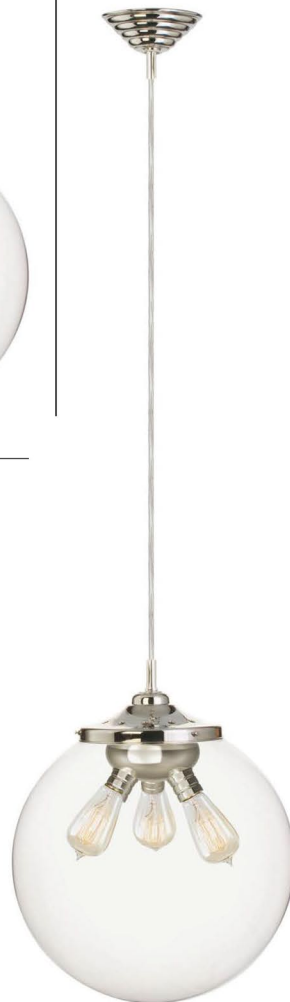

CH523

Project:		Date:	Project #:
Fixture Type:		Company:	Approved By: