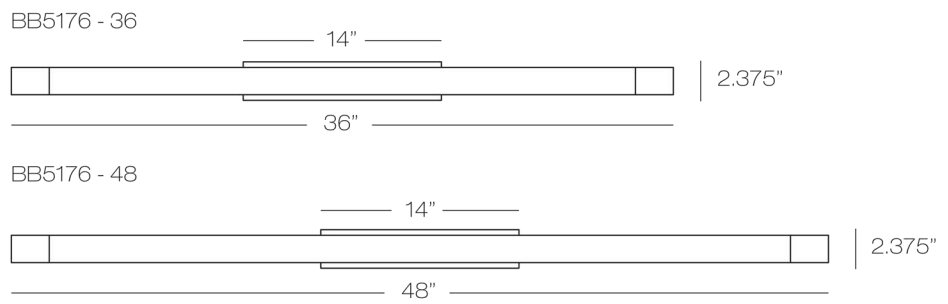

Project:	Date:	Project #:
Fixture Type:	Company:	Approved By:

Slim Bath Bar

Slim design bath bar with Opal acrylic lens and Satin Nickel metal finish.

Can be mounted vertically or horizontally, Fluorescent lamp included.

48" version has (1) 54W T5HO, elec HPF, 3000K, CRI 85, 30,000 hours, 5000 lumens, Non Dimmable.
 36" version has (1) 39W T5HO, elec HPF, 3000K, CRI 85, 20,000 hours, 3500 lumens, Non Dimmable.

NOTE: A square 4" electrical box cover will be included with every unit.

Model
BB5176

Color option	Finish	Size
OP	SN	48
OP opal	SN satin nickel	36 36" 48 48"

NOTE: Slim Bath Bar fixture is designed to be installed on a 2" 1 gang receptical box.

Wall projection 3.25" all models