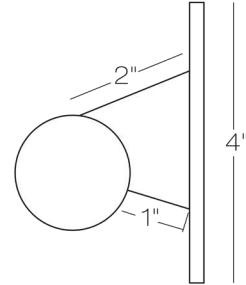

Model
BB5176

Color option	Finish	Size
OP	SN	48
OP opal	SN satin nickel	36 36" 48 48"

NOTE: Slim Bath Bar fixture is designed to be installed on a 2" 1 gang receptical box.

Wall projection 3.25" all models

Cover plate option for installation on Standard 4" J-Box.