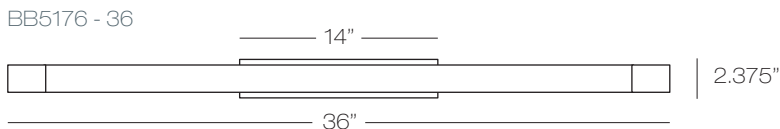

### Slim Bath Bar

Slim design bath bar with Opal acrylic lens and Satin Nickel metal finish.

Can be mounted vertically or horizontally, Fluorescent lamp included.

48" version has (1) 54W T5HO, elec HPF, 3000K, CRI 85, 30,000 hours, 5000 lumens, Non Dimmable.

36" version has (1) 39W T5HO, elec HPF, 3000K, CRI 85, 20,000 hours, 3500 lumens, Non Dimmable.

Suitable for Damp Location.

NOTE: A square 4" electrical box cover will be included with every unit.

Model  
**BB5176**

Color	Finish	Size
<b>OP</b>	<b>SN</b>	<b>48</b>
OP opal	SN satin nickel	36 36" 48 48"

NOTE: Slim Bath Bar fixture is designed to be installed on a 2" 1 gang receptical box.

Wall projection 3.25" all models