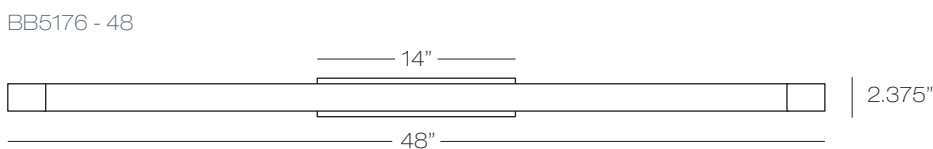

### Slim Bath Bar

Slim design bath bar with Opal acrylic lens and Satin Nickel metal finish.

Can be mounted vertically or horizontally, Fluorescent lamp included.

48" version has (1) 54W T5HO, elec HPF, 3000K, CRI 85, 30,000 hours, 5000 lumens, Non Dimmable.

36" version has (1) 39W T5HO, elec HPF, 3000K, CRI 85, 20,000 hours, 3500 lumens, Non Dimmable.

Suitable for Damp Location.

NOTE: A square 4" electrical box cover will be included with every unit.

Model  
**BB5176**

Color	Finish	Size
<b>OP</b>	<b>SN</b>	<b>48</b>
OP opal	SN satin nickel	36 36" 48 48"

NOTE: Slim Bath Bar fixture is designed to be installed on a 2" 1 gang receptical box.

Wall projection 3.25" all models