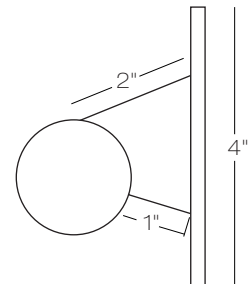

### Slim Bath Bar

Slim design bath bar with Opal acrylic lens and Satin Nickel metal finish.

Can be mounted vertically or horizontally, Fluorescent lamp included.

48" version has (1) 54W T5HO, elec HPF, 3000K, CRI 85, 30,000 hours, 5000 lumens, Non Dimmable.

Color	Finish	Size
<b>OP</b>	<b>SN</b>	<b>48</b>
OP opal	SN satin nickel	36 36" 48 48"

NOTE: Slim Bath Bar fixture is designed to be installed on a 2" 1 gang receptical box.

Wall projection 3.25" all models